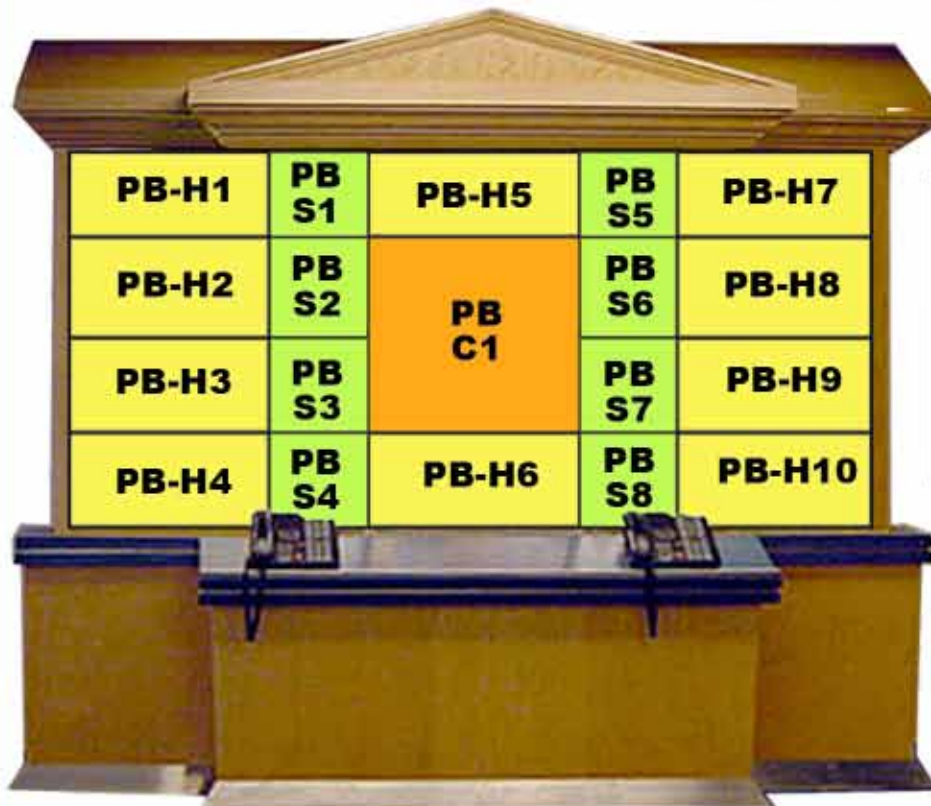

MAP

- T - Ticketing Area (T-K kiosks)
- B - Baggage Area (B-C carousel sign)
- S - Security Hall
- C - Concourse
- D - Departure Area (D-K kiosks)
- TV - TV lounge
- M - Main Hall
- PB - Phone Board

Airport Advertising

Brilliant, illuminated signs in high traffic areas.

Baggage Carousel - Front

Print - 69.5"wX21.5"h
Visual Opening 67"w x 16"h

Baggage Carousel - Back

Print - 69.5"wX21.5"h
Visual Opening 67"w x 16"h

Pay Phone Area

Print - 45.5"w x 21.5"h
Visual Opening - 42.75"w x 18.625"h

TV Lounge

P 27.325"w x 39.5" h/ V.O. 27w x39h"

Vertical Panels
(not backlit)

Basic Rates:

Baggage Carousel
TV Lounge
Pay Phone Area

per month
\$465.00
\$160.00
\$335.00

Airport Advertising

PHONE BOARD

Beautiful, architecturally designed phone board. Illuminated signs with two phone lines to dial directly to your business.

- 10 - Horizontal Rectangular Panels** (P&VO: 26.25"w x 12.325"h)
- 8 - Square Panels** (P&VO: 12.325"w x 12.325"h)
- 1 - Center Panel** (P&VO: 26.25"w x 26.125"h)