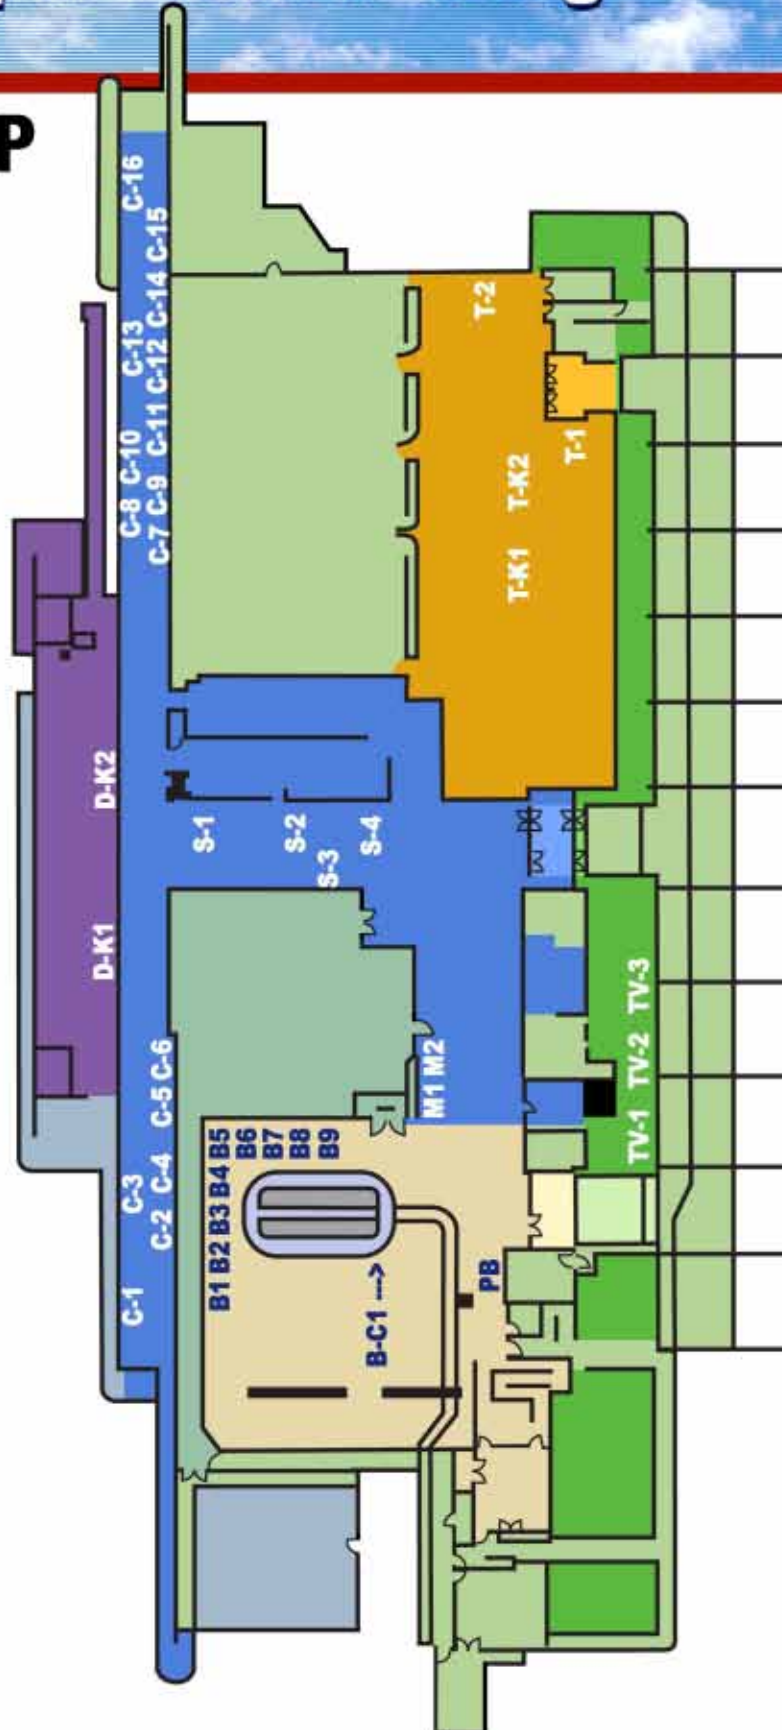

MAP

- T - Ticketing Area (T-K kiosks)
- B - Baggage Area (B-C carousel sign)
- S - Security Hall
- C - Concourse
- D - Departure Area (D-K kiosks)
- TV - TV lounge
- M - Main Hall
- PB - Phone Board

Airport Advertising

ILLUMINATED SIGNS

Brilliant, illuminated light boxes recessed in maple panels and strategically located in high traffic areas.

Baggage Claim

Print Size 62.25 "w x 39.5" h
Visual Open 60.75" w x 36.5" h

Security Hall

Print Size 63.75 w x 39.5 h"
Visual Open 60.75 w x 36.5 h"

Main Hall

Print Size 62.25 "w x 39.5" h
Visual Open 60.75" w x 36.5" h

Concourse

Print Size 63.75 w x 39.5 h"
Visual Open 60.75 w x 36.5 h"

Basic Rates:

Airport Advertising

PHONE BOARD

Beautiful, architecturally designed phone board. Illuminated signs with two phone lines to dial directly to your business.

- 10 - Horizontal Rectangular Panels** (P&VO: 26.25"w x 12.325"h)
- 8 - Square Panels** (P&VO: 12.325"w x 12.325"h)
- 1 - Center Panel** (P&VO: 26.25"w x 26.125"h)